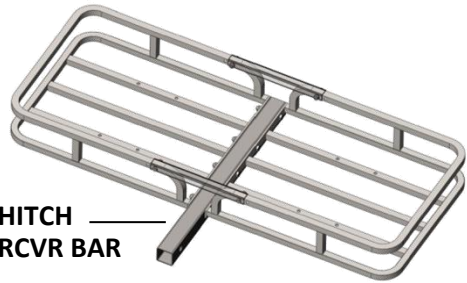

## 2IN1 DUAL MOUNT

VERSATILE RACK MOUNTS TO VEHICLES HITCH OR ROOFTOP  
DURABLE, WEATHER RESISTANT STEEL CONSTRUCTION  
LIGHTWEIGHT, EASY TO INSTALL AND REMOVE

INCLUDES  
5/8in HITCH PIN  
FITS 2in HITCH  
RECEIVER

### HITCH MOUNT

WITH RECEIVER BAR ATTACHED

48in x 19.5in x 4.5in  
122cm x 50cm x 11cm

### ROOFTOP

WITH RECEIVER BAR REMOVED

46in x 19.5in x 4.5in  
117cm x 50cm x 11cm

Converts to  
ROOFTOP or  
HITCH MOUNT

HITCH MOUNT 500 lbs (227 kg)	ROOFTOP 150 lbs (68 kg)
<b>LOAD CAPACITY</b>	

1 CARGO CARRIER

# 2-IN-1 HITCH MOUNT & ROOF-TOP CARGO CARRIER

**CONVERTS TO**

**2IN1**

HITCH RCVR BAR

**HITCH MOUNT CARRIER**  
48" x 20" x 4"  
500 lbs LOAD CAPACITY

REMOVE HITCH MOUNT RCVR BAR  
CONNECT FRAMES AND ADD  
ROOF-TOP MOUNTING BRACKETS