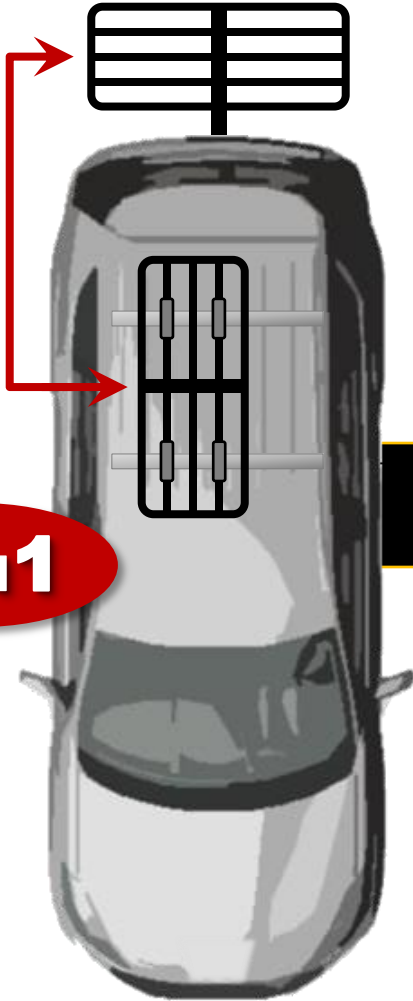

### HITCH MOUNT

WITH RECEIVER BAR ATTACHED

48in x 19.5in x 4.5in  
122cm x 50cm x 11cm

### ROOFTOP

WITH RECEIVER BAR REMOVED

46in x 19.5in x 4.5in  
117cm x 50cm x 11cm

Converts to  
ROOFTOP or  
HITCH MOUNT

HITCH MOUNT 500 lbs (227 kg)	ROOFTOP 150 lbs (68 kg)
<b>LOAD CAPACITY</b>	

1 CARGO CARRIER

# 2-IN-1 HITCH MOUNT & ROOF-TOP CARGO CARRIER

**CONVERTS TO**

**2IN1**

HITCH RCVR BAR

**HITCH MOUNT CARRIER**  
48" x 20" x 4"  
500 lbs LOAD CAPACITY

REMOVE HITCH MOUNT RCVR BAR  
CONNECT FRAMES AND ADD  
ROOF-TOP MOUNTING BRACKETS