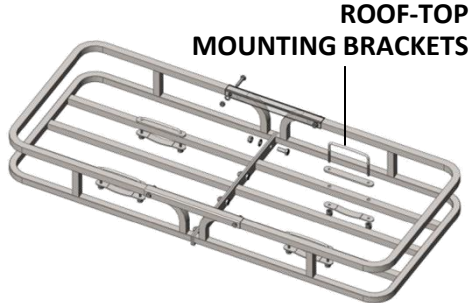

### ROOFTOP

WITH RECEIVER BAR REMOVED

46in x 19.5in x 4.5in  
117cm x 50cm x 11cm

Converts to  
ROOFTOP or  
HITCH MOUNT

HITCH MOUNT 500 lbs (227 kg)	ROOFTOP 150 lbs (68 kg)
<b>LOAD CAPACITY</b>	

1 CARGO CARRIER

# 2-IN-1 HITCH MOUNT & ROOF-TOP CARGO CARRIER

**CONVERTS TO**

**2IN1**

HITCH RCVR BAR

**HITCH MOUNT CARRIER**  
48" x 20" x 4"  
500 lbs LOAD CAPACITY

REMOVE HITCH MOUNT RCVR BAR  
CONNECT FRAMES AND ADD  
ROOF-TOP MOUNTING BRACKETS

ROOF-TOP MOUNTING BRACKETS

**ROOF-TOP BASKET**  
46" x 20" x 4"  
150 lbs LOAD CAPACITY

**STEEL**

32534

**ALUMINUM**

32536

HITCH MOUNT CARRIER WEIGHT

24 lbs | 15 lbs  
19 lbs | 10 lbs